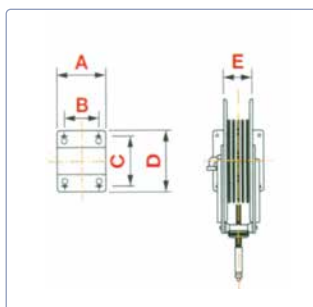

Dimensions version fixe